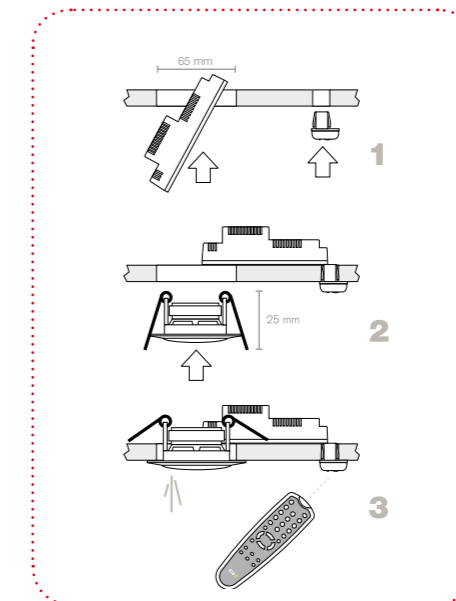

Kbsound®

Music sound system with built-in FM tuner with a built-in FM tuner.

1.5+1.5W stereo output.

Remote control with direct key-in of radio station frequency.

Automatic seek and save of stations with optimal reception.

Memory holds 20 stations.

Two 2", 16 Ohm loudspeakers.

Accessories:

- Antenna wire (76 cm.)
- Parallel loudspeaker cabling, 2 x .5 m. (10 m.)

MODEL	401 05	401 15	401 25	401 35	401 45
QUANTITY	1	1	1	1	1
COLOR	□	N	■	C	MC

It's as easy to install as a halogen bulb.

- White
- N Nickel
- Black
- C Chrome
- MC Matt chrome