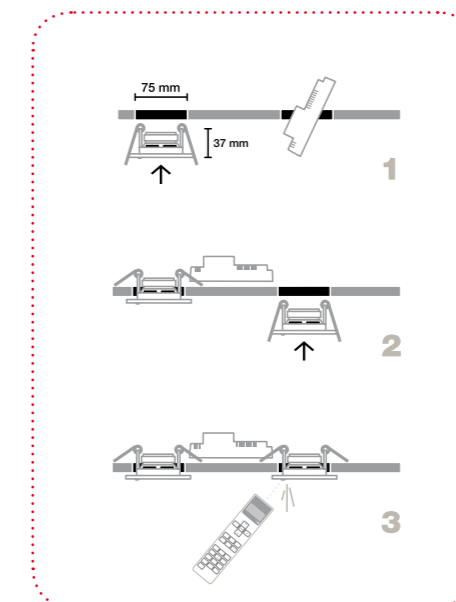

MODEL	403 05	403 15	403 35	403 45
QUANTITY	1	1	1	1
COLOR	☐	☒	☐	☐

It's as easy to install as a halogen bulb.